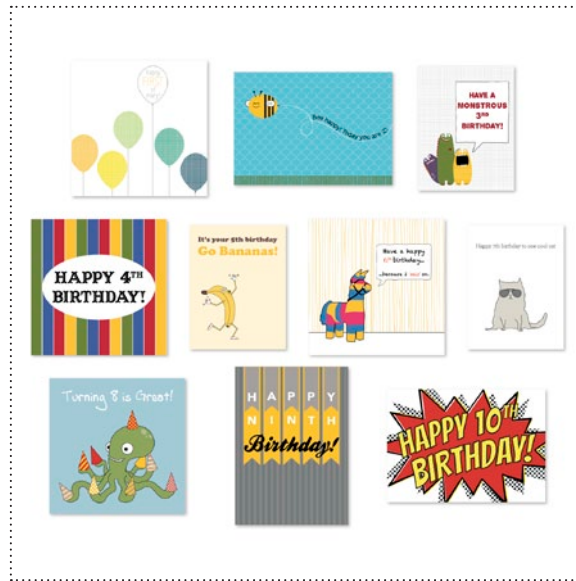

129874 SWEET LITTLE ONE SWATCHBOOK TEMPLATE

129890 LITTLE MILESTONE BIRTHDAYS GREETING CARD TEMPLATE SET

129872 MOM, I LOVE YOU ENSEMBLE

130167 PERFECTLY PENNED STAMP BRUSH SET

129892 MISTYPED ALPHABET STAMP BRUSH SET

129883 FASHIONABLE STAMP BRUSH SET

✓	Item #	Download Name	Contents	Coordinating Colors	US Price	CAN Price	Release Date	Designer Template
	129874	SWEET LITTLE ONE SWATCHBOOK TEMPLATE	26-page swatchbook template, 39-piece stamp brush set, 17 embellishments, 9 punches	Barely Banana, Going Gray, Old Olive, Soft Suede, Whisper White	\$12.95	\$15.95	4/3/12	26-page swatchbook
	129890	LITTLE MILESTONE BIRTHDAYS GREETING CARD TEMPLATE SET	10 greeting card templates, 16-piece stamp brush set, 5 DSP patterns, 14 embellishments	Basic Black, Basic Gray, Brilliant Blue, Cherry Cobbler, Chocolate Chip, Crushed Curry, Daffodil Delight, Elegant Eggplant, Gable Green, Garden Green, Glorious Green, Going Gray, Marina Mist, Melon Mambo, Midnight Muse, Not Quite Navy, Pacific Point, Poppy Parade, Pumpkin Pie, Real Red, Soft Suede, Summer Sun, Tangerine Tango, Tempting Turquoise, Wild Wasabi, Yo Yo Yellow	\$7.95	\$9.95	4/3/12	10 greeting cards (5" x 7", 2 7" x 5", 3 4-1/4" x 5-1/2", 4 6" x 6")
	129872	MOM, I LOVE YOU ENSEMBLE	greeting card template, tag template, journal template, 10-piece stamp brush set, 9 embellishments	Pool Party, Rich Razzleberry, Rose Red, Very Vanilla	\$9.95	\$12.50	4/3/12	5-1/2" x 4-1/4" greeting card, 8-1/2" x 11" tag template, 6-1/4" x 8-1/4" journal front and back cover
	130167	PERFECTLY PENNED STAMP BRUSH SET	4-piece		\$1.95	\$2.50	4/3/12	---
	129892	MISTYPED ALPHABET STAMP BRUSH SET	36-piece		\$9.95	\$12.50	4/3/12	---
	129883	FASHIONABLE STAMP BRUSH SET	14-piece		\$7.95	\$9.95	4/3/12	---