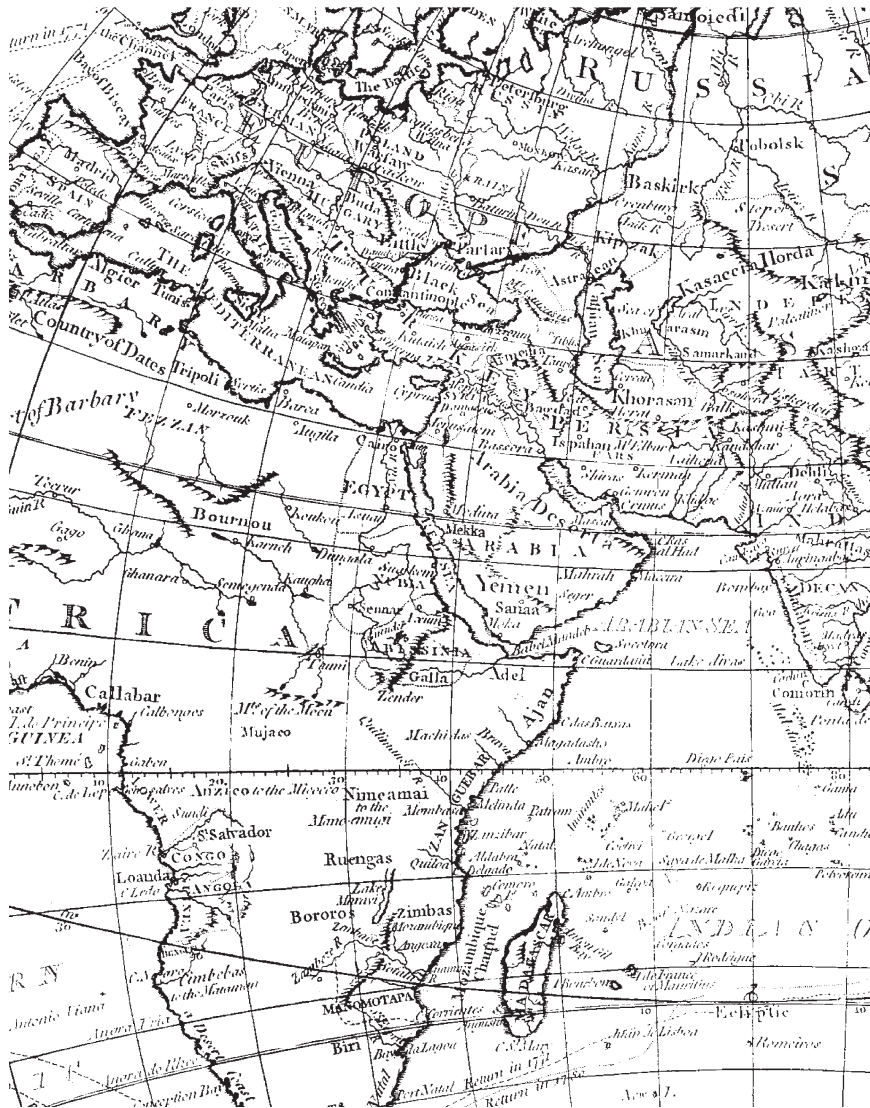

World Map Stamp Set

ITEM	DESCRIPTION	PRICE
130342	World Map (wood-mount)	\$17.95
130345	World Map (clear-mount)	\$13.95

The image is shown at actual size.

You and your customers can use it to cover the incorrect image in the catalog on p. 23.